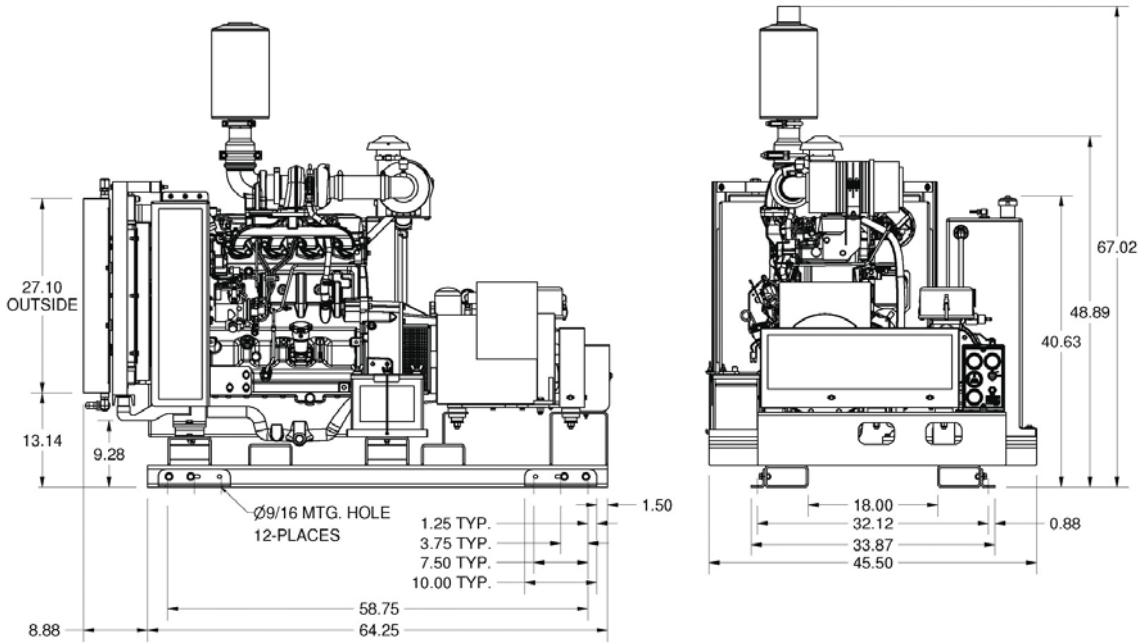

Model GCRS40-40 Dimensions:

(Note: Production models may vary from illustrations)

Other sizes available or can be custom built to your requirements.

Weight GCRS-40 1900 lbs
 GCRS40-40 2200 lbs
 *without fuel