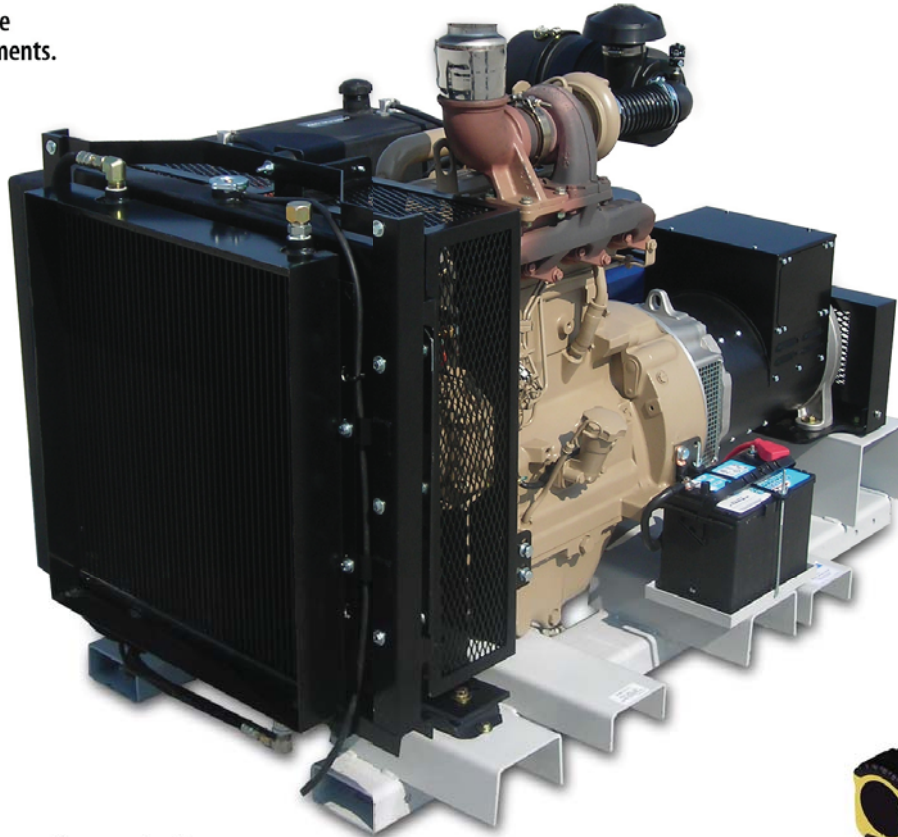

Model GCRS40-40 Dimensions:

(Note: Production models may vary from illustrations)

Other sizes available or can be custom built to your requirements.

Weight GCRS-40 1900 lbs
 GCRS40-40 2200 lbs
 *without fuel